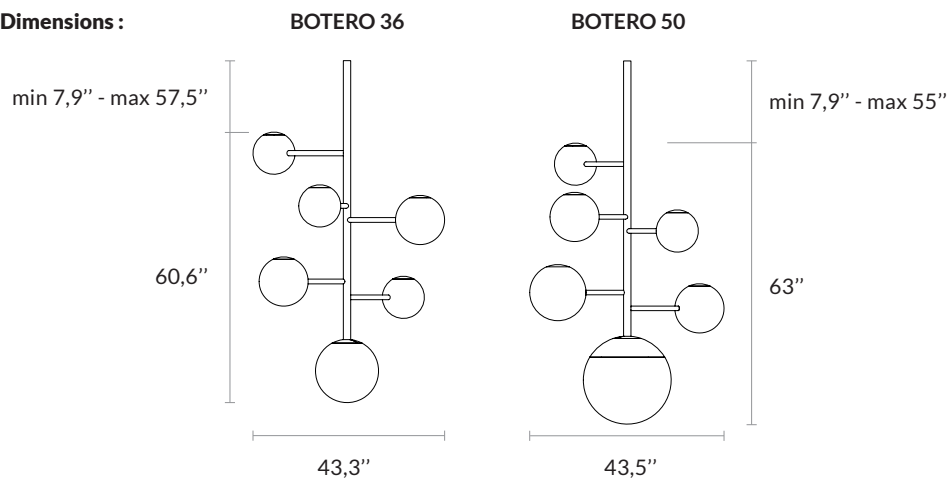

# BOTERO

AAEBOTERO US FP - Non contractual picture.

Alain Ellouz  
.paris

<b>Type</b>	Chandelier Equipped with UL listed components
<b>Environment</b>	Indoor
<b>Material</b>	Alabaster and mat black painted steel
<b>Spheres</b>	BOTERO 36 : 3 x Ø9,4" - 2 x Ø11" - 1 x Ø14,2" BOTERO 50 : 2 x Ø9,4" - 2 x Ø11" - 1 x Ø12,6" - 1 x Ø19,7"
<b>Suspension system</b>	Metal rods: central Ø1,7" / Other rods Ø1" - Additional length to order (Price upon request)
<b>Socket</b>	E26
<b>Recommended bulb</b>	Sphere Ø9,4" and Sphere Ø11" : LED Bulb E26 2700K - 750 lm - 9W - dimmable intensity Sphere Ø12,6" : LED Bulb E26 2700K - 750 lm - 11W - dimmable intensity Sphere Ø14,2" : LED Bulb E26 2700K - 800 lm - 11W - dimmable intensity Sphere Ø19,7" : LED Bulb E26 2700K - 1600 lm - 15,5W - dimmable intensity The alabaster diffuses between 40 and 60% of the light source lumens
<b>Wattage</b>	BOTERO 36 : 41 W BOTERO 50 : 50 W
<b>Voltage</b>	120 V (US)
<b>Reference</b>	BOTERO 36 : COL-0028 BOTERO 50 : COL-0030

## Dimensions :

## Weight :

110 lb / 50 Kg

132 lb / 60 Kg

### Included in the price of the luminaire

- **HIDDEN INDIVIDUAL FIXING**

Ø11,8 x h.1,2"

System adapted to false ceilings for an aspect without a visible fixation (the rod comes out directly from the ceiling). The hole in the false ceiling can be finished with an eyelet .