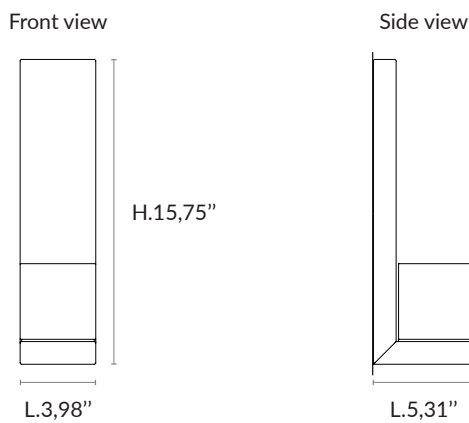

US PRODUCT SHEET

IO

AAE IO PS Non contractual picture

Type	Wall light
Environment	Indoor
Material	Alabaster and burnt wood
Socket	E12
Recommended bulb	LED bulb E12 - 2700K - 4,5W - 400 lm - Dimmable
Voltage	120V
Luminous flux	Source : 300 lm The alabaster diffuses between 40 and 60% of the light source lumens
Weight	Approx. 5,51 lb