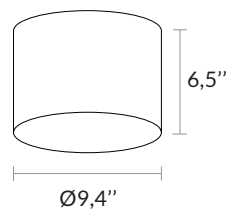

Non contractual picture

Sizes :

DOMINO P15

7 lb / 3 Kg

DOMINO P20

24 lb / 11 Kg

DOMINO P24

22 lb / 10 Kg

DOMINO P30

29 lb / 13 Kg

Weight :

2 years warranty. General terms and conditions of sales.