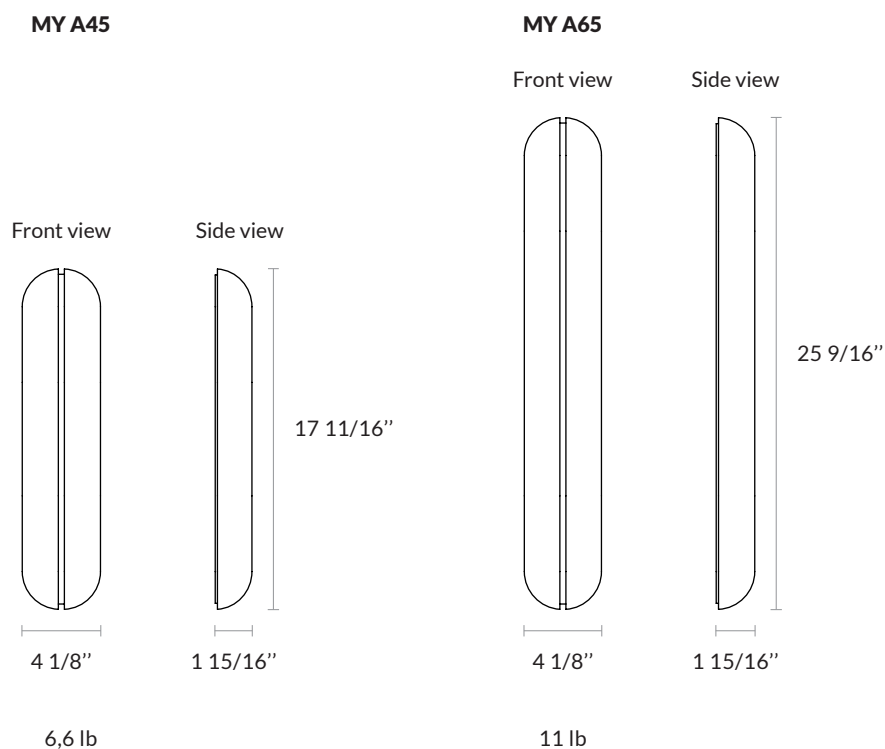

US PRODUCT SHEET

MY A

Non contractual picture.

AAEMYAUSFP

ATELIER ALAIN ELLOUZ
PARIS

Type	Wall light Equipped with UL listed components
Environment	Indoor
Material	Alabaster and painted steel
Lighting system	LED Strip 9,6W/m (2700K or 3000K) - Dimmable intensity Remote transformer
Voltage	120 V (US)
Wattage	MY A45 : 7 W MY A65 : 12 W
Source lumens	MY A45 : 420 lm MY A65 : 700 lm The alabaster diffuses between 40 and 60% of the light source lumens
Reference	MY A45 : COL-0571 MY A65 : COL-0572

Dimensions :

Weight

6,6 lb

11 lb

2 years warranty. General terms and conditions of sales.