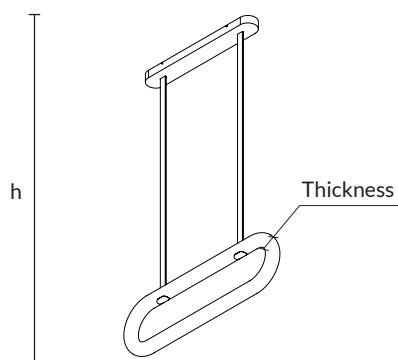

# ALTA L1P

A&E ALTA L1P US FP Non contractual picture

**ATELIER ALAIN ELLOUZ**  
PARIS

<b>Type</b>	Pendant light Equipped with UL listed components
<b>Environment</b>	Indoor
<b>Material</b>	Alabaster
<b>Suspension system</b>	2 leather straps
<b>Lighting system</b>	LED Strip 9,6W/m (2700K or 3000K) - Dimmable intensity Remote transformer
<b>Voltage</b>	24 V : transformer provided
<b>Wattage</b>	ALTA L1P 120 : 30 W ALTA L1P 180 : 45 W
<b>Source lumens</b>	ALTA L1P 120 : 1910 lm ALTA L1P 180 : 2826 lm
<b>References</b>	ALTA central fixing plate : ALTA L1P 120 : COL-0623 ALTA L1P 180 : COL-0624

## Dimensions :

ALTA	Dimensions	Overall drop h minimum	Overall drop h maximum	Thickness	Weight
L1P120	47,2"x15,7"	21,6"	39,4"	3,1"	44 lb / 20 Kg
L1P180	70,8"x15,7"	21,6"	39,4"	3,1"	61 lb / 28 Kg

2 years warranty. General terms and conditions of sales.