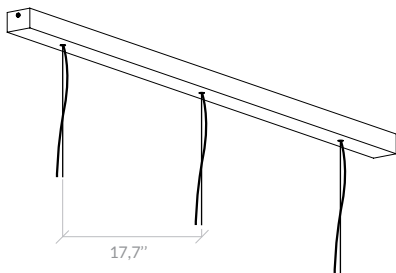

Dimensions :

Non contractual picture

2 years warranty. General terms and conditions of sales

Included in the price of the luminaire

STANDARD CANOPY

Canopy 130

Ø 5,1 x h.1,4"

STANDARD FINISHIES

L. 46,7 x 2 x h. 1,5"

Linear canopy 5

L. 67 x 2 x h. 1,5"

Round canopy 7

Ø19,7 x h. 1,5"

Round canopy 13

Ø27,6 x h. 1,5"

OPTIONAL CANOPIES FINISHES