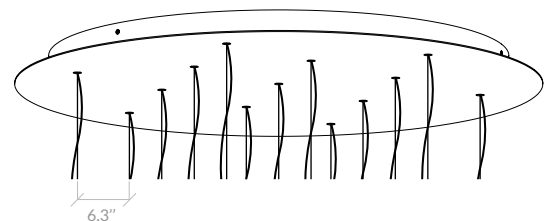

Dimensions :

Non contractual picture

2 years warranty. General terms and conditions of sales

Included in the price of the luminaire

STANDARD CANOPY

Canopy 130

Ø 5,1 x h.1,4"

STANDARD FINISHIES

L. 46,7 x 2 x h. 1,5"

Linear canopy 5

L. 67 x 2 x h. 1,5"

Round canopy 7

Ø19,7 x h. 1,5"

Round canopy 13

Ø27,6 x h. 1,5"

OPTIONAL CANOPIES FINISHES