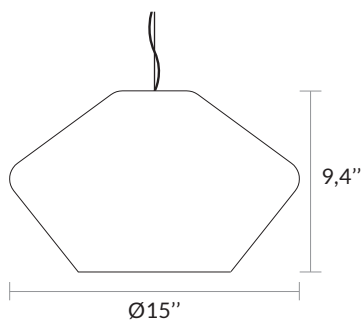

EMMA

Non-contractual picture

AAE EMMA US FP 1902

ATELIER ALAIN ELLOUZ

www.atelieralainellouz.com

Type	Pendant light (UL CERTIFIED)
Suspension system	Stainless steel wire rope + transparent electrical cable Length to adjust on site (max. 59")
Environment	Indoor
Lamp description	LED bulb E26 9W 3000K - Dimmable - 20 000 hours
Lumen	Between 320 to 480 lm
Voltage	120 V (USA)
Material	Alabaster
Options	Additional length to order (price upon request) Optional canopy and finishes

Dimensions :

Non contractual picture

2 years warranty. General terms and conditions of sales

Included in the price of the luminaire

STANDARD CANOPY

Canopy 130

Ø 5,1 x h.1,4"

STANDARD FINISHIES

L. 46,7 x 2 x h. 1,5"

Linear canopy 5

L. 67 x 2 x h. 1,5"

Round canopy 7

Ø19,7 x h. 1,5"

Round canopy 13

Ø27,6 x h. 1,5"

OPTIONAL CANOPIES FINISHES