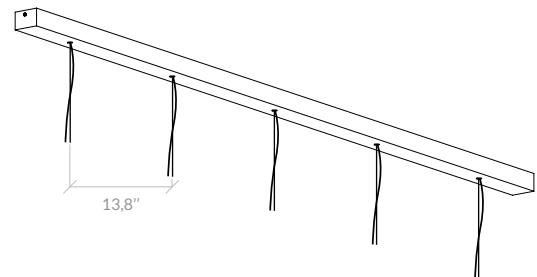

Dimensions :

Non contractual picture

2 years warranty. General terms and conditions of sales

Included in the price of the luminaire

STANDARD CANOPY

Canopy 130

Ø 5,1 x h.1,4"

STANDARD FINISHIES

L. 46,7 x 2 x h. 1,5"

Linear canopy 5

L. 67 x 2 x h. 1,5"

Round canopy 7

Ø19,7 x h. 1,5"

Round canopy 13

Ø27,6 x h. 1,5"

OPTIONAL CANOPIES FINISHES