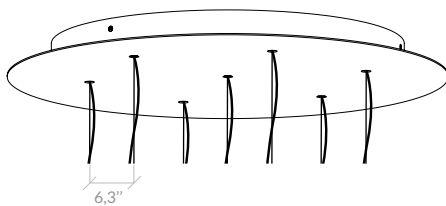

Dimensions :

Non contractual picture

2 years warranty. General terms and conditions of sales

Included in the price of the luminaire

STANDARD CANOPY

Canopy 130

Ø 5,1 x h.1,4"

STANDARD FINISHIES

L. 46,7 x 2 x h. 1,5"

Linear canopy 5

L. 67 x 2 x h. 1,5"

Round canopy 7

Ø19,7 x h. 1,5"

Round canopy 13

Ø27,6 x h. 1,5"

OPTIONAL CANOPIES FINISHES