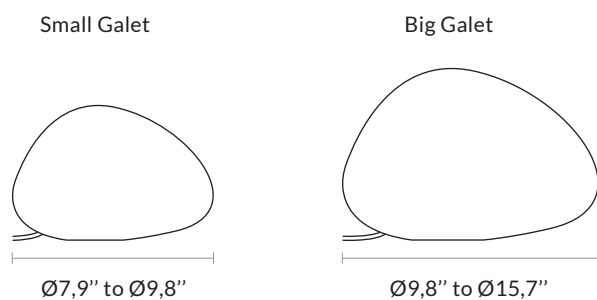

# GALET UNO

Non contractual picture

AAE GALET UNO US FP

**ATELIER ALAIN ELLOUZ**  
PARIS

<b>Type</b>	Table light (UL CERTIFIED)
<b>Environment</b>	Indoor
<b>Material</b>	Alabaster
<b>Electric cable</b>	Grey textile cable 78,7"
<b>Socket</b>	E12
<b>Recommended bulb</b>	Small Galet : LED Bulb E12 - 2700K - 4,5W - Dimmable Big Galet : LED Bulb E12 - 2700K - 5W - Dimmable
<b>Source lumens</b>	Small Galet : 400 lm Big Galet : 550 lm The alabaster diffuses between 40 and 60% of the light source lumens
<b>Voltage</b>	120V (US)
<b>Reference</b>	Small Galet : COL-0098 Big Galet : COL-0096

**Dimensions :**

Sculpture made by hand: sizes and shapes can vary.

<b>Weight :</b>	11 lb / 16 lb 5 Kg / 7 Kg	18 lb / 33 lb 8 Kg / 15 Kg
-----------------	------------------------------	-------------------------------