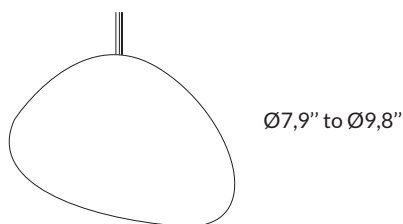

US PRODUCT SHEET

GALET S

AAE GALET S US FP Non-contractual picture

ATELIER ALAIN ELLOUZ
PARIS

Type	Pendant light (UL CERTIFIED)
Environment	Indoor
Suspension system	Stainless steel wire rope + transparent electrical cable - Length to adjust on site (max. 59") Additional length to order (Price upon request)
Material	Alabaster
Socket	E12
Recommended bulb	LED bulb E12 - 2700K - 4,5W - 400 lm - Dimmable
Voltage	120 V (US)
Reference	COL-0094

Dimensions :

Sculpture made by hand : sizes and shapes can vary.

Weight : 4 Kg to 8 Kg

FIXING SYSTEM

Included in the price of the luminaire

CANOPY 130

Ø 5,1 x h.1,4"

STANDARD FINISHES