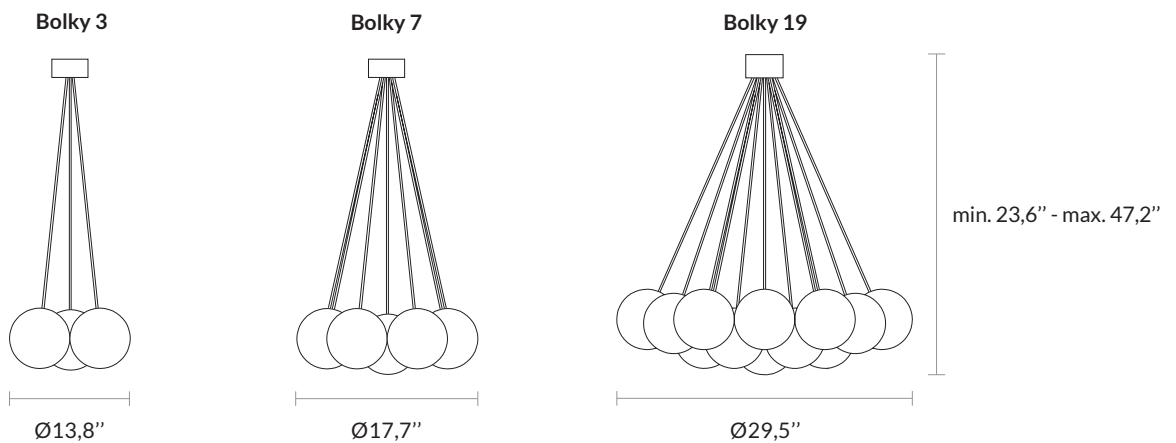

# BOLKY

Non contractual picture

AAE BOLKY US FP 2004

<b>Type</b>	Chandelier (UL CERTIFIED)
<b>Suspension system</b>	Stainless steel wire rope + transparent electrical cable Height to order (min h. 23,6" - max h. 47,2")
<b>Environment</b>	Indoor
<b>Lamp description</b>	LED bulb E12 4,5W 3000K 400lm - Dimmable - 25 000 hours
<b>Lumen</b>	Bolky 3 : 480 to 720 lm Bolky 7 : 1120 to 1680 lm Bolky 19 : 3040 to 4560 lm
<b>Wattage</b>	Bolky 3 : 10,5 W Bolky 7 : 24,5 W Bolky 19 : 66,5 W
<b>Voltage</b>	120 V (USA)
<b>Material</b>	Steel painted mat black  Bolky 3 : 3 alabaster spheres Ø5,9" Bolky 7 : 7 alabaster spheres Ø5,9" Bolky 19 : 19 alabaster spheres Ø5,9"

Non contractual picture

**Sizes :**

**Weight :** 10 lb / 4,5 Kg

20 lb / 9 Kg

55 lb / 25 Kg

2 years warranty. General terms and conditions of sales.