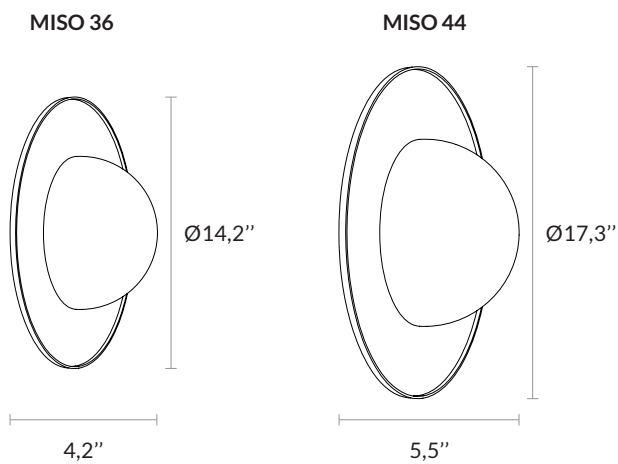

US PRODUCT SHEET

MISO

Non contractual picture

AAEMISO US FP

ATELIER ALAIN ELLOUZ
PARIS

Type	Wall light (UL CERTIFIED)
Environment	Indoor
Material	Alabaster and polished brass
Socket	E12
Recommended bulb	E12 LED bulb - 2700K - 4,5W - 400 lm - Dimmable
Voltage	120 V (US)
Reference	MISO 36 : COL-0137 MISO 44 : COL-0139

Dimensions :

Weight :

7 lb / 3,2 Kg

9 lb / 4 Kg

2 years warranty. General terms and conditions of sales.