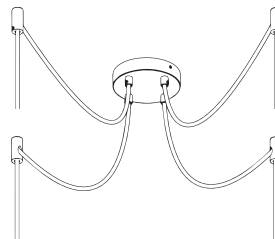

Sizes :

Weight :

2,2 lb / 0,9 Kg

3,3 lb / 2,5 Kg

Non contractual picture

2 years warranty. General terms and conditions of sales.

STANDARD FIXINGS & FINISHIES

Included in the price of the luminaire

STANDARD CANOPIES

Canopy 127

Ø 5" x h.0,78"

Black

Chrome

Polished brass

Bronze

Spider canopy 3

Ø 5" x h.0,78"

Spider canopy 4

Ø 5" x h.0,78"

Decentering pawn

Ø 0,8 x h.1,77"

Black

Chrome

CABLE FINISHIES