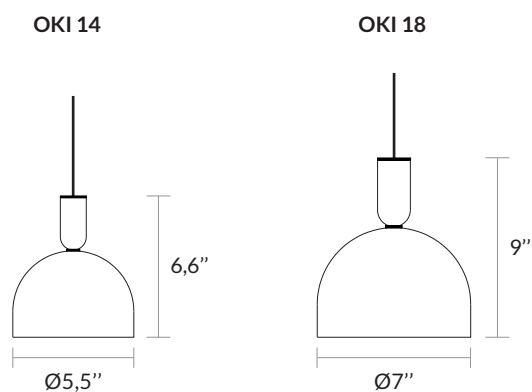

\ OKI

Non contractual picture

AAE OKI US FP 2004

| | |
|--------------------------|---|
| Type | Pendant light (UL CERTIFIED) |
| Suspension system | Textile cable. Length to adjust on site (max. 59") |
| Environment | Indoor |
| Lamp description | LED bulb E12 4,5W 2700K 400lm - Dimmable - 25 000 hours |
| Lumen | 400 lm |
| Voltage | 120 V (US) |
| Material | Alabaster and steel |
| Options | Additional length to order (price upon request) Optional canopy and finishes |

Sizes :

Weight :

2,2 lb / 0,9 Kg

3,3 lb / 2,5 Kg

Non contractual picture

2 years warranty. General terms and conditions of sales.

STANDARD FIXINGS & FINISHIES

Included in the price of the luminaire

STANDARD CANOPIES

Canopy 127

Ø 5" x h.0,78"

Black

Chrome

Polished brass

Bronze

Spider canopy 3

Ø 5" x h.0,78"

Spider canopy 4

Ø 5" x h.0,78"

Decentering pawn

Ø 0,8 x h.1,77"

Black

Chrome

CABLE FINISHIES