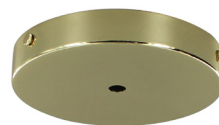

\ OKI

Non contractual picture

AAE OKI US FP 2004

| | |
|--------------------------|---|
| Type | Pendant light (UL CERTIFIED) |
| Suspension system | Textile cable. Length to adjust on site (max. 59") |
| Environment | Indoor |
| Lamp description | LED bulb E12 4,5W 2700K 400lm - Dimmable - 25 000 hours |
| Lumen | 400 lm |
| Voltage | 120 V (US) |
| Material | Alabaster and steel |
| Options | Additional length to order (price upon request) Optional canopy and finishes |

STANDARD CANOPIES

Canopy 127

Ø 5" x h.0,78"

Black

Chrome

Polished brass

Bronze

Spider canopy 3

Ø 5" x h.0,78"

Spider canopy 4

Ø 5" x h.0,78"

Decentering pawn

Ø 0,8 x h.1,77"

Black

Chrome

CABLE FINISHIES