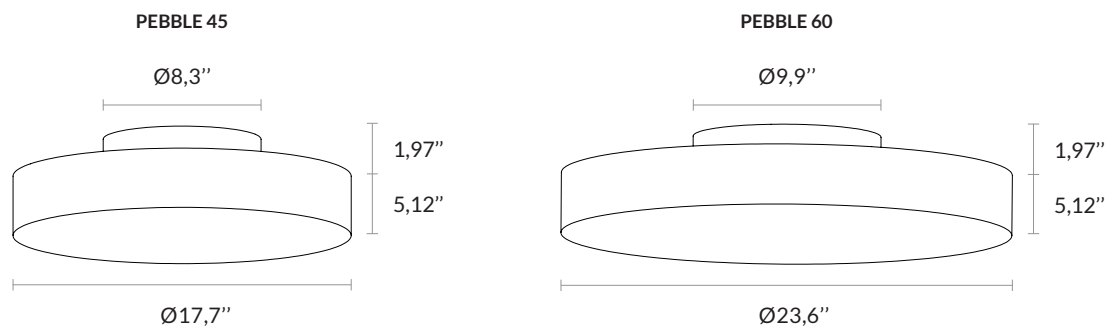

US PRODUCT SHEET

PEBBLE

Non contractual picture

AAE PEBBLE US FP

ATELIER ALAIN ELLOUZ
PARIS

Type	Ceiling light Equipped with UL listed components
Environment	Indoor
Material	Alabaster and painted steel : White RAL 9016
Lighting system	LED Strip 9,6W/m (2700K or 3000K) - Dimmable intensity Integrated transformer (TRIAC)
Voltage	24 V : transformer provided
Wattage	PEBBLE 45 : 14 W PEBBLE 60 : 17 W
Source lumens	PEBBLE 45 : 840 lm PEBBLE 60 : 1130 lm The alabaster diffuses between 40 and 60% of the light source lumens
Reference	PEBBLE 45 : COL-0199 PEBBLE 60 : COL-0201

Dimensions :

Weight/ Poids :

44 lb / 20 Kg

55 lb / 25 Kg

2 years warranty. General terms and conditions of sales.