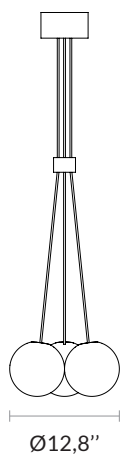

# BOLKY UP

Non contractual picture.

AAEBOLKY UP US FP

**ATELIER ALAIN ELLOUZ**  
PARIS

<b>Type</b>	Chandelier (UL CERTIFIED)
<b>Environment</b>	Indoor
<b>Material</b>	Alabaster and black painted steel
<b>Spheres</b>	BOLKY UP 3 : 3 alabaster spheres Ø5,9" BOLKY UP 7 : 7 alabaster spheres Ø5,9" BOLKY UP 19 : 19 alabaster spheres Ø5,9"
<b>Suspension system</b>	Stainless steel wire rope + Transparent electric cable for each sphere Height min h. 31,5" - max h. 106,3" (to be confirmed at the order)
<b>Lighting system</b>	LED bulb E12 - 4,5W - 3000K - 400 lm - Dimmable
<b>Voltage</b>	120 V (USA)
<b>Wattage</b>	BOLKY UP 3 : 14W BOLKY UP 7 : 32W BOLKY UP 19 : 86W
<b>Source lumens</b>	BOLKY UP 3 : 1200 lm BOLKY UP 7 : 2800 lm BOLKY UP 19 : 7600 lm The alabaster diffuses between 40 and 60% of the light source lumens
<b>References</b>	BOLKY UP 3 : COL-0020 BOLKY UP 7 : COL-0022 BOLKY UP 19 : COL-0018

**Dimensions :**

**BOLKY UP 3**

Ø12,8"

**BOLKY UP 7**

Ø17,7"

**BOLKY UP 19**

min 3,9"  
max 78,7"

min 31,5"  
max 106,3"

Ø29,5"

**Weight / Poids :**

10 lb / 4,5 Kg

20 lb / 9 Kg

55 lb / 25 Kg

2 years warranty. General terms and conditions of sales.