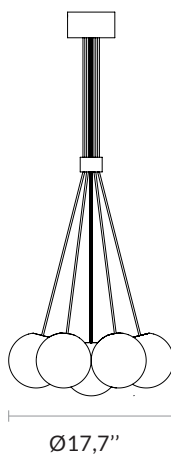

# BOLKY UP

Non contractual picture.

AAEBOLKY UP US FP

**ATELIER ALAIN ELLOUZ**  
PARIS

<b>Type</b>	Chandelier (UL CERTIFIED)
<b>Environment</b>	Indoor
<b>Material</b>	Alabaster and black painted steel
<b>Spheres</b>	BOLKY UP 3 : 3 alabaster spheres Ø5,9" BOLKY UP 7 : 7 alabaster spheres Ø5,9" BOLKY UP 19 : 19 alabaster spheres Ø5,9"
<b>Suspension system</b>	Stainless steel wire rope + Transparent electric cable for each sphere Height min h. 31,5" - max h. 106,3" (to be confirmed at the order)
<b>Lighting system</b>	LED bulb E12 - 4,5W - 3000K - 400 lm - Dimmable
<b>Voltage</b>	120 V (USA)
<b>Wattage</b>	BOLKY UP 3 : 14W BOLKY UP 7 : 32W BOLKY UP 19 : 86W
<b>Source lumens</b>	BOLKY UP 3 : 1200 lm BOLKY UP 7 : 2800 lm BOLKY UP 19 : 7600 lm The alabaster diffuses between 40 and 60% of the light source lumens
<b>References</b>	BOLKY UP 3 : COL-0020 BOLKY UP 7 : COL-0022 BOLKY UP 19 : COL-0018

**Dimensions :**

**BOLKY UP 3**

Ø12,8"

**BOLKY UP 7**

Ø17,7"

**BOLKY UP 19**

min 3,9"  
max 78,7"

min 31,5"  
max 106,3"

Ø29,5"

**Weight / Poids :**

10 lb / 4,5 Kg

20 lb / 9 Kg

55 lb / 25 Kg

2 years warranty. General terms and conditions of sales.