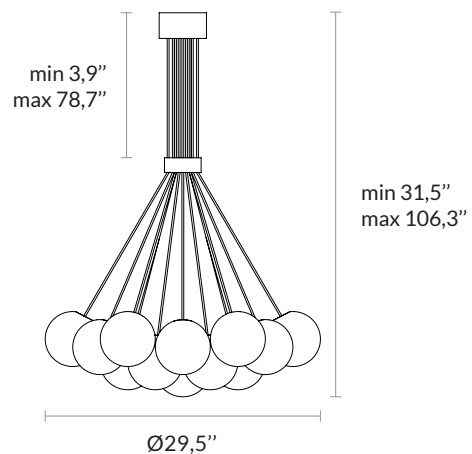

# BOLKY UP

Non contractual picture.

AAEBOLKY UP US FP

**ATELIER ALAIN ELLOUZ**  
PARIS

<b>Type</b>	Chandelier (UL CERTIFIED)
<b>Environment</b>	Indoor
<b>Material</b>	Alabaster and black painted steel
<b>Spheres</b>	BOLKY UP 3 : 3 alabaster spheres Ø5,9" BOLKY UP 7 : 7 alabaster spheres Ø5,9" BOLKY UP 19 : 19 alabaster spheres Ø5,9"
<b>Suspension system</b>	Stainless steel wire rope + Transparent electric cable for each sphere Height min h. 31,5" - max h. 106,3" (to be confirmed at the order)
<b>Lighting system</b>	LED bulb E12 - 4,5W - 3000K - 400 lm - Dimmable
<b>Voltage</b>	120 V (USA)
<b>Wattage</b>	BOLKY UP 3 : 14W BOLKY UP 7 : 32W BOLKY UP 19 : 86W
<b>Source lumens</b>	BOLKY UP 3 : 1200 lm BOLKY UP 7 : 2800 lm BOLKY UP 19 : 7600 lm The alabaster diffuses between 40 and 60% of the light source lumens
<b>References</b>	BOLKY UP 3 : COL-0020 BOLKY UP 7 : COL-0022 BOLKY UP 19 : COL-0018

**Dimensions :**

**BOLKY UP 3**

Ø12,8"

**BOLKY UP 7**

Ø17,7"

**BOLKY UP 19**

min 3,9"  
max 78,7"

min 31,5"  
max 106,3"

Ø29,5"

**Weight / Poids :**

10 lb / 4,5 Kg

20 lb / 9 Kg

55 lb / 25 Kg

2 years warranty. General terms and conditions of sales.