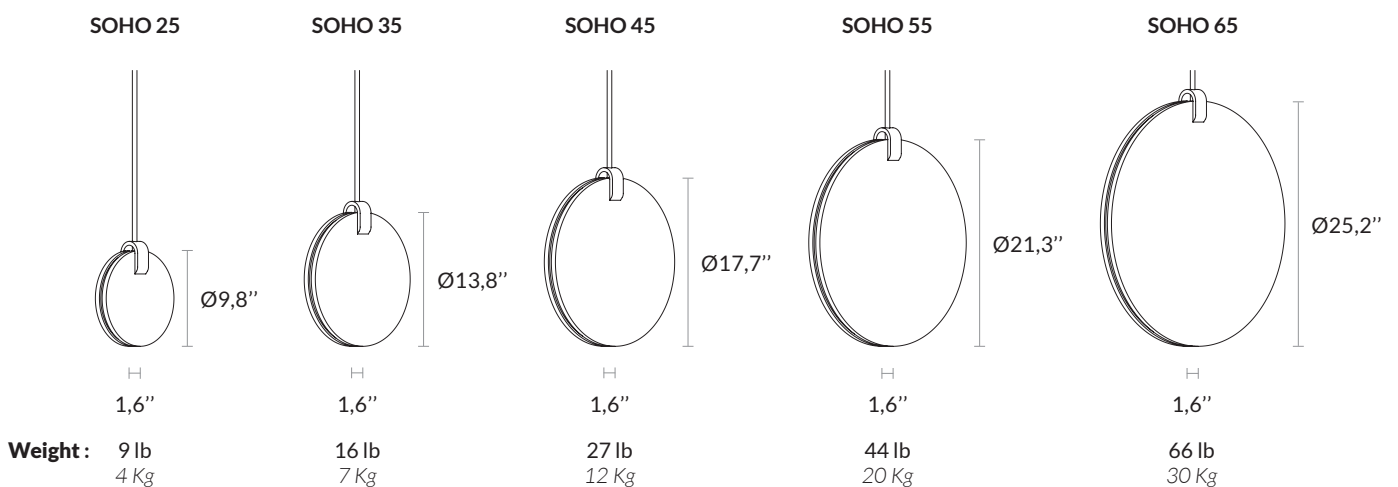

# SOHO

AAE SOHO US FP Non-contractual picture.

**ATELIER ALAIN ELLOUZ**  
PARIS

<b>Type</b>	Pendant light Equipped with UL listed components
<b>Environment</b>	Indoor
<b>Material</b>	Alabaster and steel
<b>Suspension system</b>	Metal rod Ø0,5" - Standard length to order : min. 8" - max. 79" Additional length to order (Price upon request)
<b>Lighting system</b>	LED Strip 9,6W/m (2700K or 3000K) - Dimmable intensity Standard : remote transformer Optional (additional cost) : transformer concealed in canopy
<b>Voltage</b>	24 V : transformer provided
<b>Wattage</b>	SOHO 25 : 9 W SOHO 35 : 13 W SOHO 45 : 16 W SOHO 55 : 20 W SOHO 65 : 23 W
<b>Source lumens</b>	SOHO 25 : 560 lm SOHO 35 : 770 lm SOHO 45 : 980 lm SOHO 55 : 1190 lm SOHO 65 : 1400 lm The alabaster diffuses between 40 and 60% of the light source lumens
<b>References</b>	SOHO 25 : COL-0314 SOHO 35 : COL-0219 SOHO 45 : COL-0221 SOHO 55 : COL-0223 SOHO 65 : COL-0225

## Dimensions :

2 years warranty. General terms and conditions of sales.

## STANDARD FIXING SYSTEMS AND FINISHES

Included in the price of the luminaire

The price includes the fixing system of your choice, with a standard finish and a rod of 2 meters maximum.  
(price on request for a longer rod)

3,5 x 1,2 x h.0,9"

- **CANOPY 130**

Individual ceiling fixing.

Ø 5,1 x h.1,4"

- **RODS AND CANOPY 130 FINISHES**

Paint finishes :

Mat white  
ref : dcl-012

Mat black  
ref : dcl-022