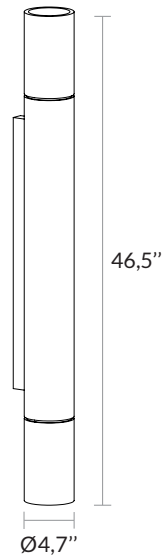

SUMATRA A

AAE SUMATRA A US FP 2004 Non contractual picture.

Type	Wall lamp (UL CERTIFIED)
Environment	Indoor
Lamp description	Sumatra A50 : Led 2700K or 3000K 8W - Dimmable - 79 000 hours (remote transformer) Sumatra A120 : Led 2700K or 3000K 11W - Dimmable - 79 000 hours (remote transformer) No compatible with US junction box
Lumen	Sumatra A50 : 290 to 430 lm Sumatra A120 : 720 to 1080 lm
Voltage	120 V (US)
Material	Alabaster and brass

Sizes :

SUMATRA A50

SUMATRA A120

Non contractual picture

Weight : 9 lb / 4 Kg

33 lb / 15 Kg

WALL MOUNTING FINISHES

Brass finishes