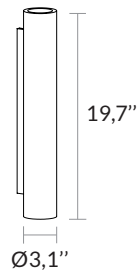

SUMATRA A

AAE SUMATRA A US FP 2004 Non contractual picture.

Type	Wall lamp (UL CERTIFIED)
Environment	Indoor
Lamp description	Sumatra A50 : Led 2700K or 3000K 8W - Dimmable - 79 000 hours (remote transformer) Sumatra A120 : Led 2700K or 3000K 11W - Dimmable - 79 000 hours (remote transformer) No compatible with US junction box
Lumen	Sumatra A50 : 290 to 430 lm Sumatra A120 : 720 to 1080 lm
Voltage	120 V (US)
Material	Alabaster and brass

Sizes :

SUMATRA A50

SUMATRA A120

Non contractual picture

Weight : 9 lb / 4 Kg

33 lb / 15 Kg

WALL MOUNTING FINISHES

Brass finishes