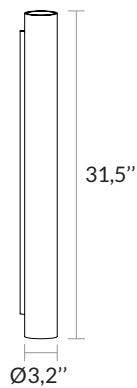

SUMATRA AF

Non contractual picture

AAE SUMATRA AF US FP 2004

Type	Wall lamp
Environment	Indoor
Lamp description	Sumatra A50 : Led 2700K or 3000K 8W - Dimmable - 79 000 hours (remote transformer) Sumatra A120 : Led 2700K or 3000K 11W - Dimmable - 79 000 hours (remote transformer) No compatible with US junction box
Lumen	Sumatra A50 : 290 to 430 lm Sumatra A120 : 720 to 1080 lm
Voltage	120V (USA)
Material	Alabaster and brass

Sizes :

SUMATRA AF80

SUMATRA AF120

Non contractual picture

Weight: 13,2 lb / 6 Kg

17,6 lb / 8 Kg

WALL MOUNTING FINISHES

Brass finishes