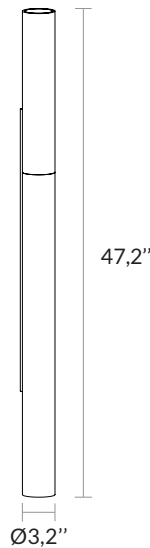

SUMATRA AF

Non contractual picture

AAE SUMATRA AF US FP 2004

Type	Wall lamp
Environment	Indoor
Lamp description	Sumatra A50 : Led 2700K or 3000K 8W - Dimmable - 79 000 hours (remote transformer) Sumatra A120 : Led 2700K or 3000K 11W - Dimmable - 79 000 hours (remote transformer) No compatible with US junction box
Lumen	Sumatra A50 : 290 to 430 lm Sumatra A120 : 720 to 1080 lm
Voltage	120V (USA)
Material	Alabaster and brass

Sizes :

SUMATRA AF80

SUMATRA AF120

Non contractual picture

Weight: 13,2 lb / 6 Kg

17,6 lb / 8 Kg

WALL MOUNTING FINISHES

Brass finishes