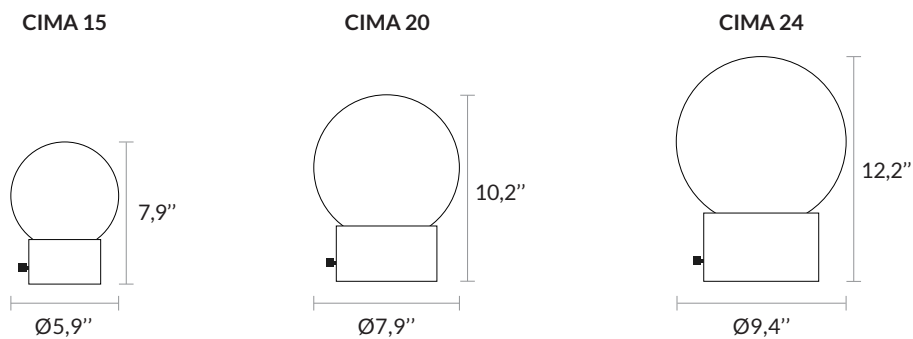

CIMA

Non contractual picture

AAE CIMA US FP 2004

Type	Table light (NOT UL CERTIFIED)
Environment	Indoor
Lamp description	CIMA 15 : LED bulb E12 4,5W 2700K 400lm - Dimmable - 25 000 hours CIMA 20 & 24 : LED bulb E12 4,5W 2700K 400lm - Dimmable -25 000 hours Beige textile cable 78,7"
Lumen	Between 80 to 120 lm
Voltage	120V (US)
Material	Alabaster and brass

Non contractual picture

Sizes :

Weight :	5 lb / 2,3 Kg	10 lb / 4,6 Kg	20 lb / 9,2 Kg
-----------------	---------------	----------------	----------------

2 years warranty. General terms and conditions of sales.