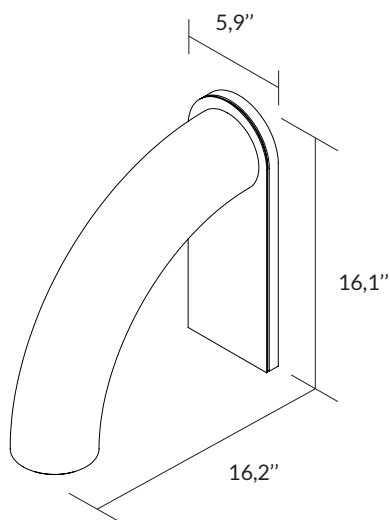

# ELEMENTARY

AAE ELEMENTARY FP 1908 Non contractual picture

<b>Type</b>	Table light
<b>Environment</b>	Indoor
<b>Lamp description</b>	LED Strip 9,6W/m 24V Dimmable intensity (2700K or 3000K) Transformer on plug
<b>Lumen</b>	Between 600 to 900 lm
<b>Wattage</b>	6 W
<b>Voltage</b>	120 V (US)
<b>Material</b>	Alabaster, polished brass and wood

**Dimensions :**

**Weight :** 7 Kg

Non contractual picture

2 years warranty. General terms and conditions of sales