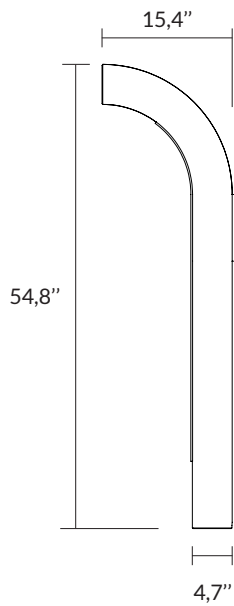

CURIOSITY

AAE CURIOSITY US FP 1908 Non-contractual picture

Type	Wall-mounted floor lamp
Environment	Indoor
Lamp description	LED Strip 9,6W/m 24V - Dimmable intensity Transformer on plug
Lumen	Between 600 to 900 lm
Wattage	15 W
Voltage	120 V (US)
Material	Alabaster and brushed brass

Dimensions :

Weight : 15 Kg

Non contractual picture

2 years warranty. General terms and conditions of sales