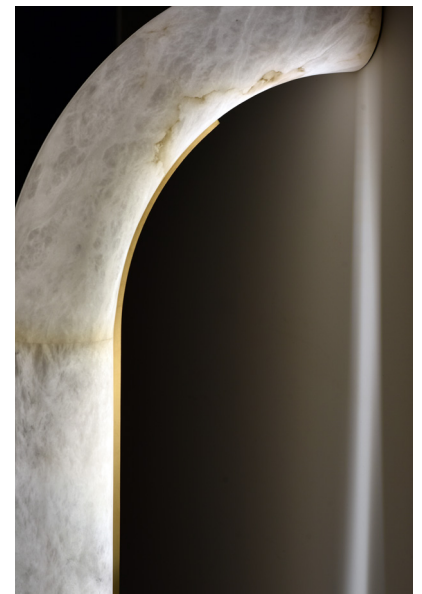

Non contractual picture

2 years warranty. General terms and conditions of sales