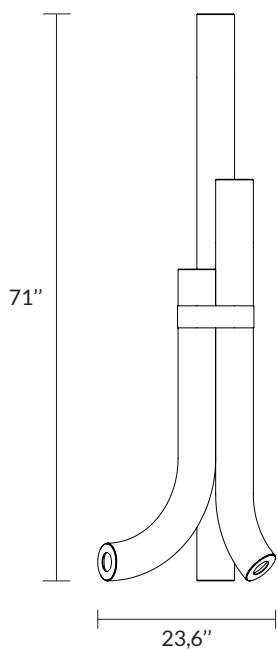

FANTASY

AAE FANTASY US FP 1908 Non-contractual picture

Type	Floor lamp
Environment	Indoor
Lamp description	LED Strip 9,6W/m 24V Dimmable intensity (2700K or 3000K) Transformer on plug
Lumen	Between 600 to 900 lm
Wattage	45 W
Voltage	120 V (US)
Material	Alabaster and brushed brass

Dimensions :

Weight : 40 Kg

Non contractual picture

2 years warranty. General terms and conditions of sales