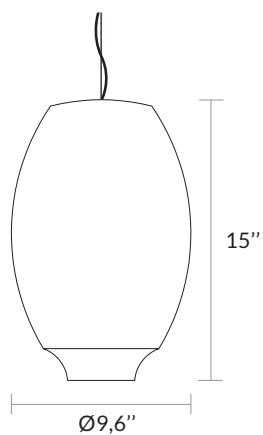

# COLETTE

AAE COLETTE US FP 2004 Non contractual picture

<b>Type</b>	Pendant light (UL CERTIFIED)
<b>Suspension system</b>	Stainless steel wire rope + transparent electrical cable Length to adjust on site (max. 59")
<b>Environment</b>	Indoor
<b>Lamp description</b>	LED bulb E26 9W 3000K - Dimmable - 20 000 hours
<b>Lumen</b>	Between 320 to 480 lm
<b>Voltage</b>	120 V (USA)
<b>Material</b>	Alabaster
<b>Options</b>	Additional length to order (price upon request) Optional canopy and finishes

**Dimensions :**

**Weight :**

17 lb / 7,5 Kg

Non contractual picture

2 years warranty. General terms and conditions of sales.

Included in the price of the luminaire

### Canopy 130

Ø 5,1 x h.1,4"

**Round canopy 7**

Ø19,7 x h. 1,5"

**Round canopy 13**

Ø27,6 x h. 1,5"

OPTIONAL CANOPIES FINISHES

**Paint finish**

Satin white

Mat white