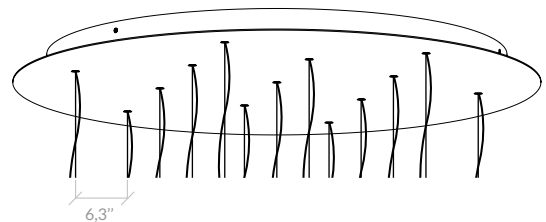

Round canopy 13

Ø27,6 x h. 1,5"

OPTIONAL CANOPIES FINISHES

Paint finish

Metal plating finish

Steel finish

Please contact us for any request of custom-made ceiling plate