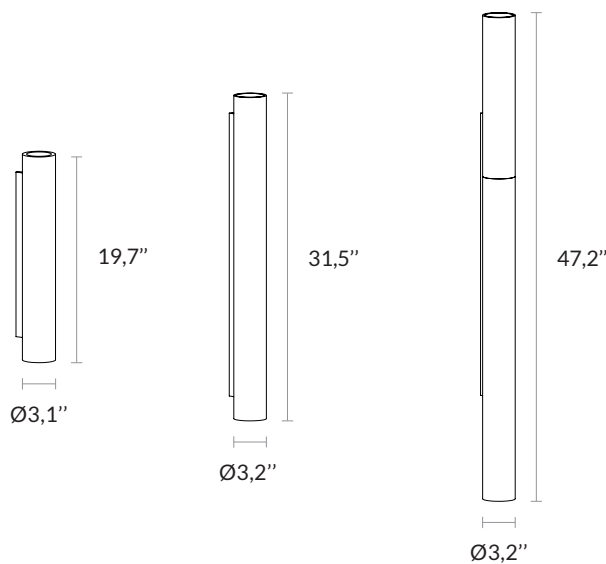

US PRODUCT SHEET

SUMATRA AF

Non contractual picture.

AAESUMATRAAF US FP

ATELIER ALAIN ELLOUZ
PARIS

Type	Wall lamp Equipped with UL listed components
Environment	Indoor
Material	Alabaster and brass
Lighting system	LED Strip 9,6W/m (2700K or 3000K) - Dimmable intensity Remote transformer
Voltage	24 V : transformer provided
Wattage	SUMATRA AF50 : 10 W SUMATRA AF80 : 16 W SUMATRA AF120 : 23 W
Source lumens	SUMATRA AF50 : 630 lm SUMATRA AF80 : 980 lm SUMATRA AF120 : 1400 lm The alabaster diffuses between 40 and 60% of the light source lumens

Reference	SUMATRA AF50	SUMATRA AF80	SUMATRA AF120
Antique brass	COL-0229	COL-0366	COL-0365
Chrome	COL-0387	COL-0391	COL-0390

Dimensions : SUMATRA AF50 SUMATRA AF80 SUMATRA AF120

Weight :	9 lb / 4 Kg	13,2 lb / 6 Kg	17,6 lb / 8 Kg
-----------------	-------------	----------------	----------------

2 years warranty. General terms and conditions of sales.

STANDARD WALL MOUNTING SYSTEMS

Included in the price of the luminaire

SUMATRA AF50

wall mounting :
0,6 x 15,7 x 1,6"

SUMATRA AF80

wall mounting :
0,6 x 27,5 x 1"

wall mounting
with back plate :
4,3 x 28,7 x 1,5"

SUMATRA AF120

wall mounting
with back plate :
4,3 x 28,7 x 1,5"

WALL MOUNTING FINISHES

Metal plating finish

Antique brass
ref : dcl-109

Chrome
ref : dcl-104